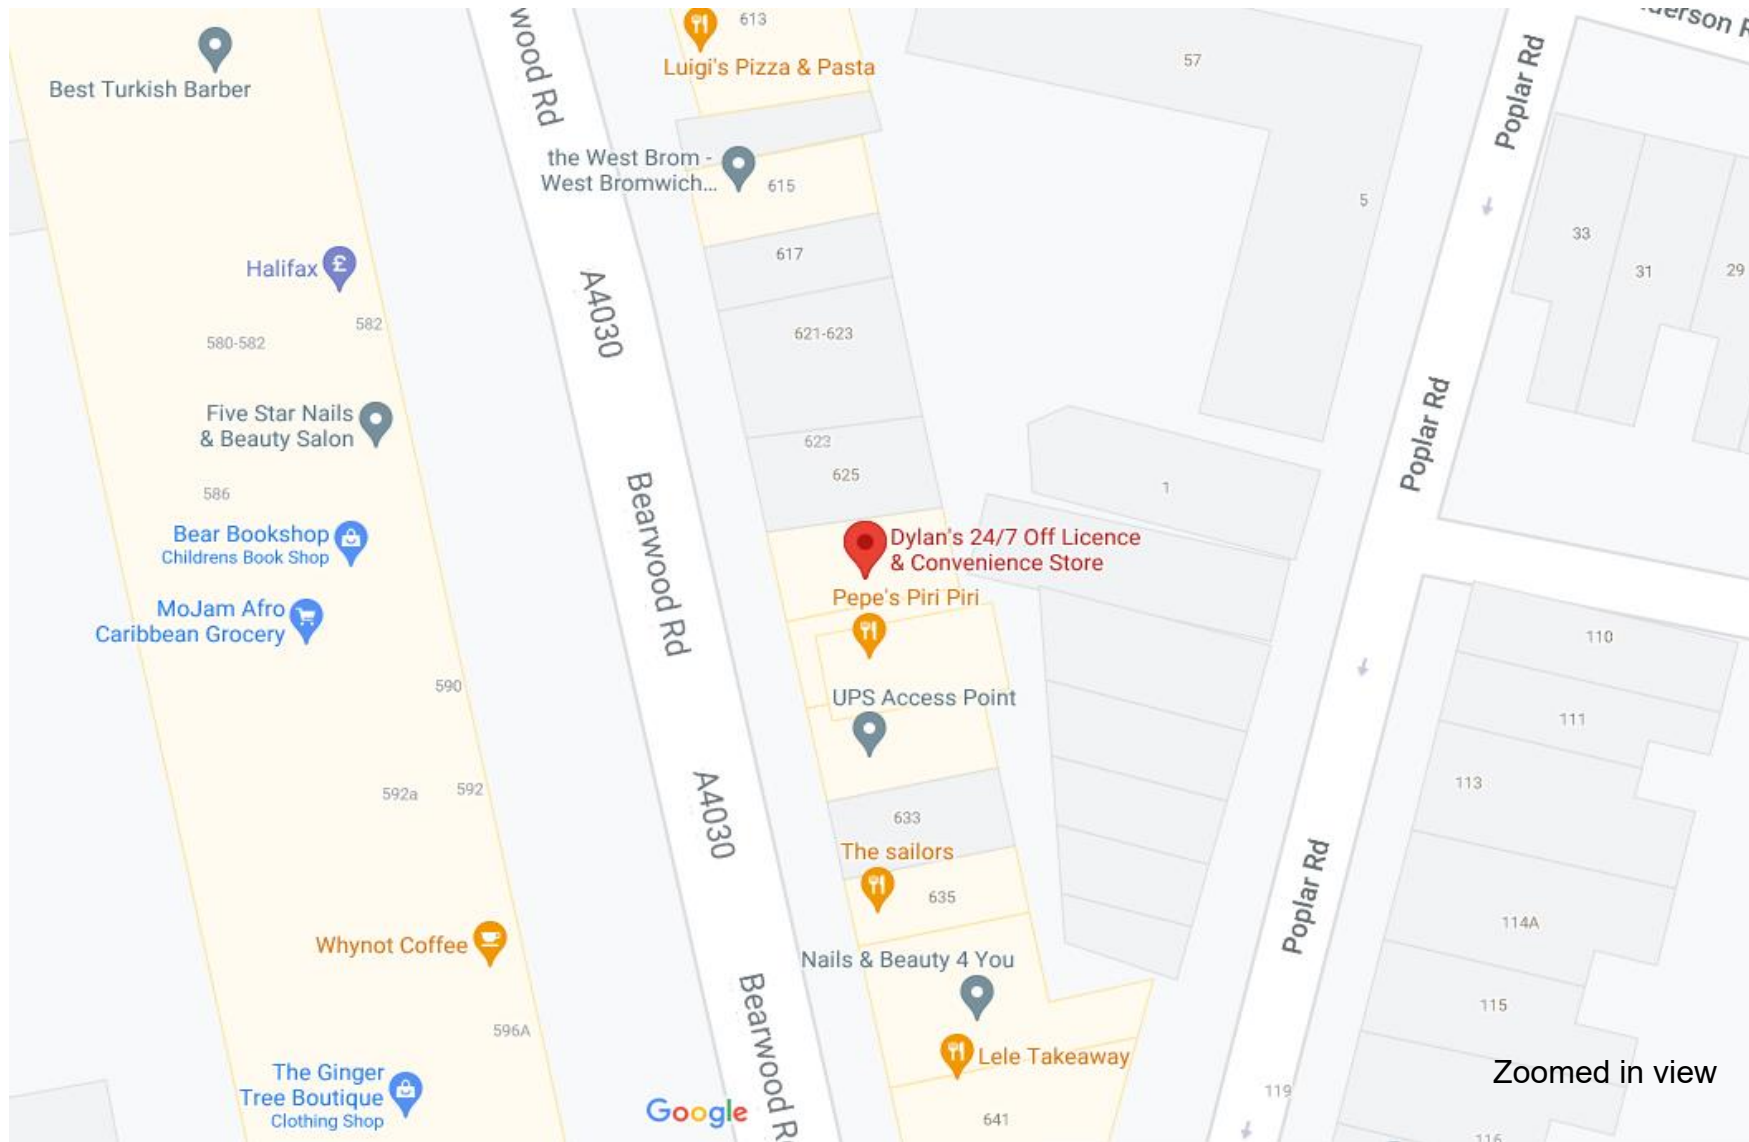

Appendix 3 – Location Map (Dylans Drink Shop, 627 Bearwood Road, Smethwick, B66 4BL)

Panned out view