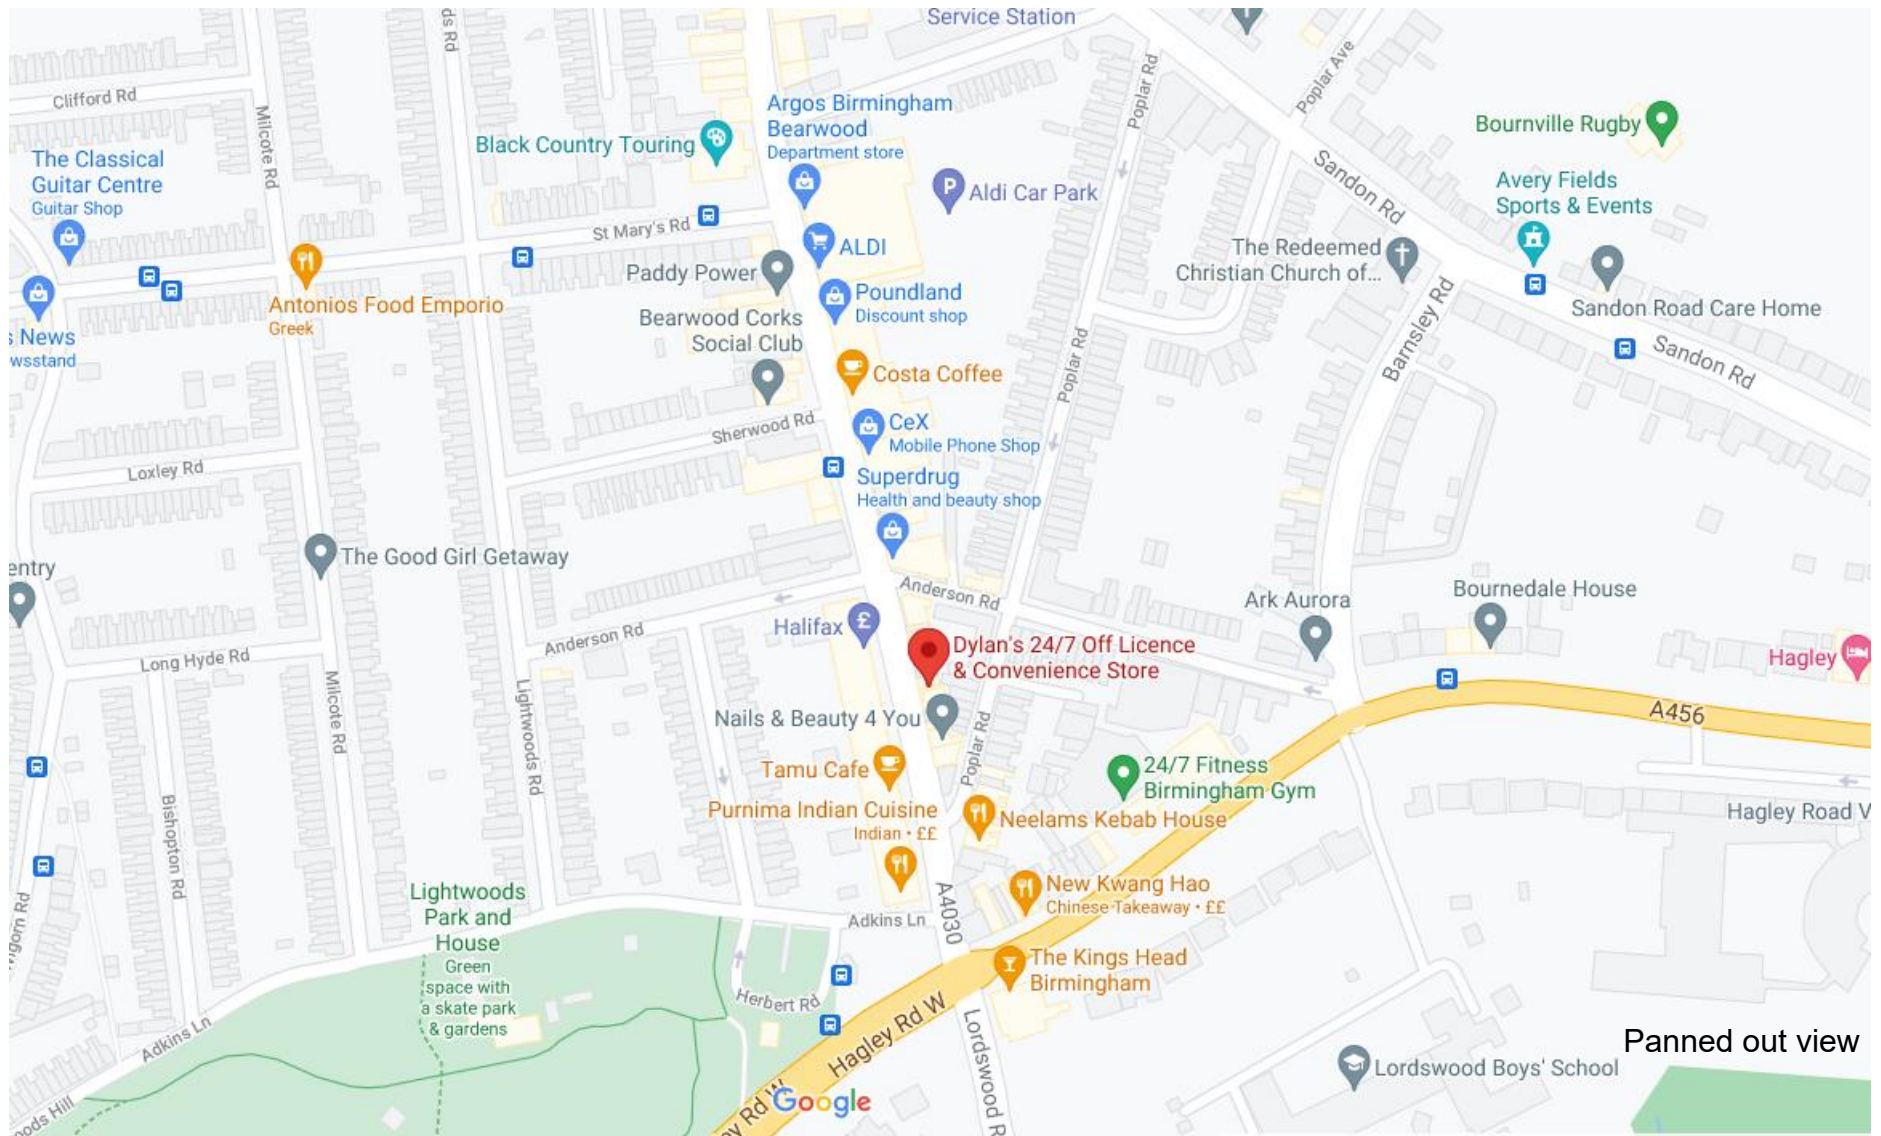

Appendix 3 – Location Map (Dylans Drink Shop, 627 Bearwood Road, Smethwick, B66 4BL)

Panned out view